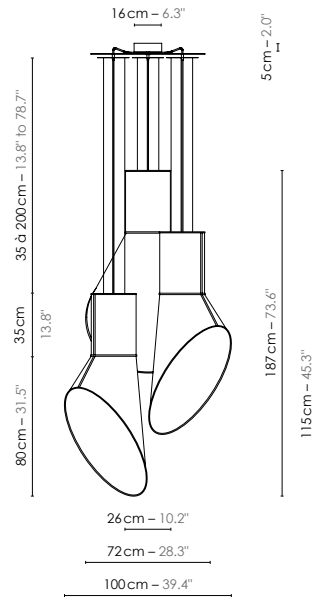

Fiche **TECHNIQUE**

SPEC sheet

Body

DESIGNHEURE

LIGHTING

EDITION — FRANCE

www.designheure.com
contact@designheure.com
Tel : 33 (0)4 67 53 99 63

“ Faisant écho aux légendaires cheminées de paquebot, la collection “ Cargo ” se distingue par la pureté de ses formes. Fabriquée en France, sa réalisation constitue un exercice exigeant dans le travail de l’abat-jour. Elle est déclinée en plusieurs tailles et modèles, qui peuvent être assemblés en grappe.”

“ Echoing the legendary design of steam liner funnels, the “ Cargo ” collection is characterized by the purity of its form. Made in France, its manufacturing creating the lampshade is a demanding and precise exercise. Cargo is available in several sizes and designs, which can be clustered together. ”

Model	Lustre/Chandelier 3 Grand Cargo	
Reference	Lu3gc	
Collection	Cargo	
Designer	Hervé Langlais	
Environnement	Intérieur/Interior	
Dimensions	Hauteur plafond/Ceiling height :	+ 4 m
	Dim. totales/Total dim. :	L. 100 x l. 100 x H. 80 cm
	Dim. min./Min. dim. :	L. 100 x l. 100 x H. min 155 cm
	Abat-jour conique/Conical lampshade :	L. 72 x l. 37 x H. 80 cm
	Cylindre/Cylinder :	Ø 26 x H. 35 cm
	Plaque triangulaire/Triangular plate :	L. 66 x l. 60 cm
	Boîtier électrique/Electrical power supply :	Ø 16 x H. 5 cm
	Fil textile/Textile cord :	3 x 2 m
	Câble acier/Steel cable :	9 x 2 m
Electricity	Tension :	220-240 V 50/60 Hz 100-127 V 50/60 Hz
	Douille/Socket :	E27
	Ampoule/Bulb :	3 X Max 60 W - Non fournie/Not included
	Type d'ampoule/Type of bulb :	Globe LED/LED globe
Materials	Tissus ou pvc laqué, acier laqué, fil tissé coloré, câble acier Fabric or lacquered pvc, lacquered steel, colored textile cord, steel cable.	
Custom made	Possibilité d'ajout de longueurs de fils et câbles/Adding of cords and cables length possible. Possibilité de coloris sur mesure/Custom made colors possible	
Colors ref.	Lu3gc2cb1n Blanc - 2 Cylindres Blanc + 1 Noir / Or/White - 2 White + 1 Black / Gold cylinders	
Weight	Net/Net kg : 6,6 Brut/Gross kg : 17,7	
Shipping	Nbre de colis/Nber of packs : 2 Dimensions : 106 x 82 x 48 cm 80 x 60 x 60 cm	
Certifications